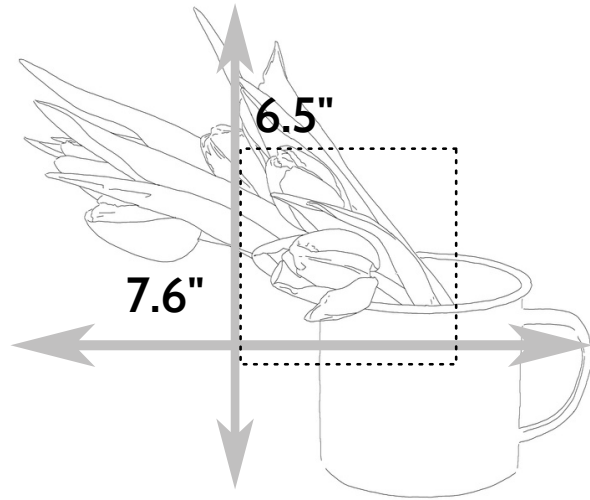

## Materials List

- Photo Credit: Pexels
- Surface: Light Grey Pastelmat
- Image size: 6.5"x7.6" 15.8x19.1cm

I have given you the whole line art so you can complete the drawing if you wish, or you can purchase the tutorial if you want to draw along with me.